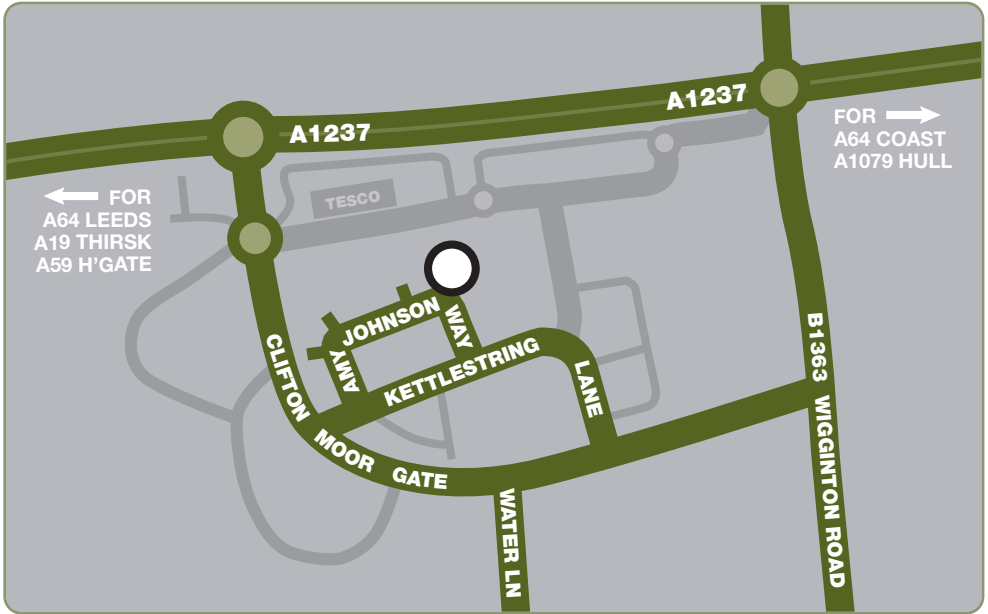

How to find us...

Follow A1237 (north or south) /

Exit at the main Clifton Moor roundabout /

At the next roundabout take the 3rd exit onto Clifton Moor Gate
(sign posted Industrial Estate) /

Take 1st left onto Kettlestring Lane /

Take 1st left onto Amy Johnson Way /

Follow the road around to the right /

York Eco Business Centre is located on the left hand side

Please note: Car park is located on the opposite side of the road to the centre -
tenant parking only within the site gates